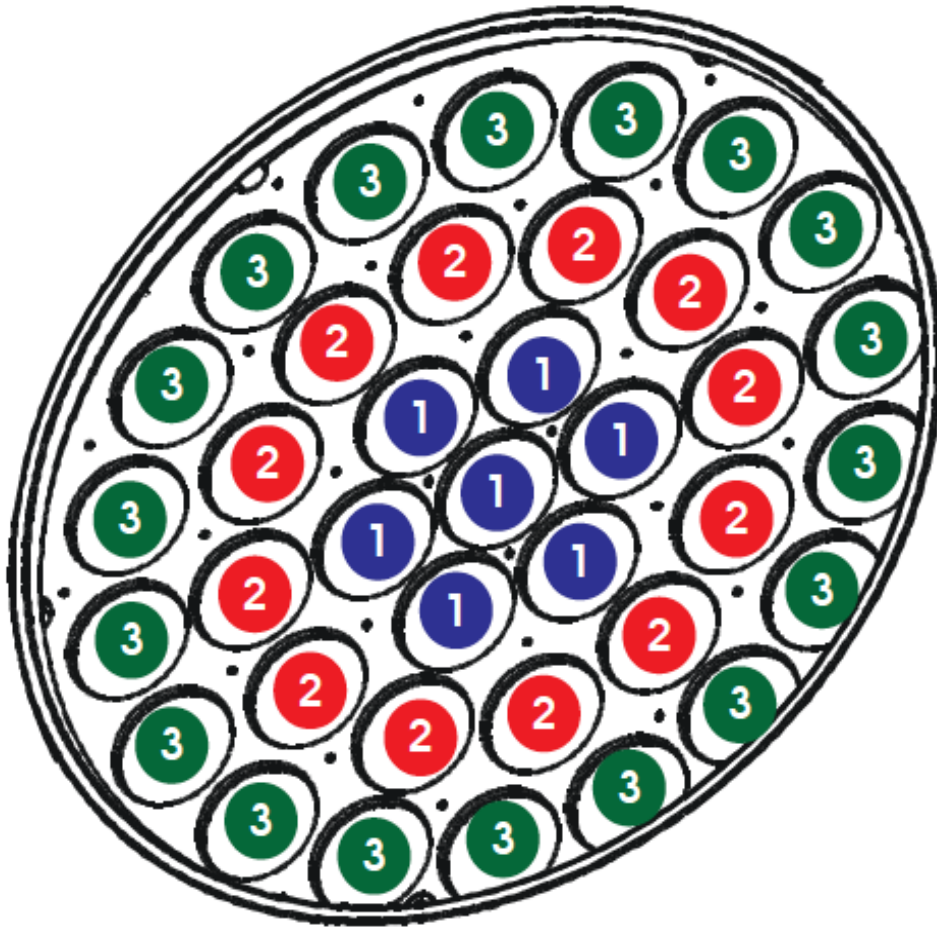

ELATION® ZW37™
DMX Channel Values / Functions (42 DMX Channels)

Specifications are subject to change without any prior written notice.

DMX MODE / CHANNEL			VALUE	FUNCTION
MODE 1 (14)	MODE 2 (22)	MODE 3 (42)		
9	15	35		SHUTTER / STROBE
			0-19	BLACKOUT
			20-24	OPEN
			25-64	Strobe SLOW to FAST
			65-69	OPEN
			70-84	Pulse SLOW Open - FAST Close
			85-89	OPEN
			90-104	Pulse FAST Open - SLOW Close
			105-109	OPEN
			110-124	Random Strobe
			125-129	OPEN
			130-144	Random Opening Pulse
			145-149	OPEN
			150-164	Random Closing Pulse
			165-169	OPEN
			170-184	Burst Pulse
			185-189	OPEN
			190-204	Random Burst Pulse
205-209	OPEN			
210-224	Pulsing			
225-229	OPEN			
230-244	Burst			
245-255	OPEN			
10	16	36		MASTER DIMMER
			0-255	Dimmer (0-100%)
	17	37		DIMMER FINE (16bit)
			0-256	Dimmer FINE (0-100%)
11	18	38		DIMMING CURVE MODES
			0-20	Standard
			21-40	Stage
			41-60	TV
			61-80	Architectural
			81-100	Theatre
101-255	Default to unit setting			
12	19	39		ZOOM
			0-255	10° NARROW to 60° WIDE
	20	40		ZOOM FINE
			0-255	ZOOM FINE Adjustment
13	21	41		PAN / TILT MOVEMENT SPEED
			0-255	PAN / TILT Movement Speed FAST - SLOW
14	22	42		SPECIAL FUNCTIONS
			0-69	NO FUNCTION
			70-79	Blackout While Pan/Tilt Movement = ON*
			80-89	Blackout While Pan/Tilt Movement = OFF (DEFAULT)*
			90-99	Blackout When RGBW Values Change = ON*
			100-199	Blackout When RGBW Values Change = OFF (DEFAULT)*
			200-209	Reset ALL
210-255	NO FUNCTION			

*NOTE: Blackout settings SAVED from any DMX mode.

Elation Professional USA | 6122 S. Eastern Ave. | Los Angeles, CA. 90040
323-582-3322 | 323-832-9142 fax | www.elationlighting.com | info@elationlighting.com